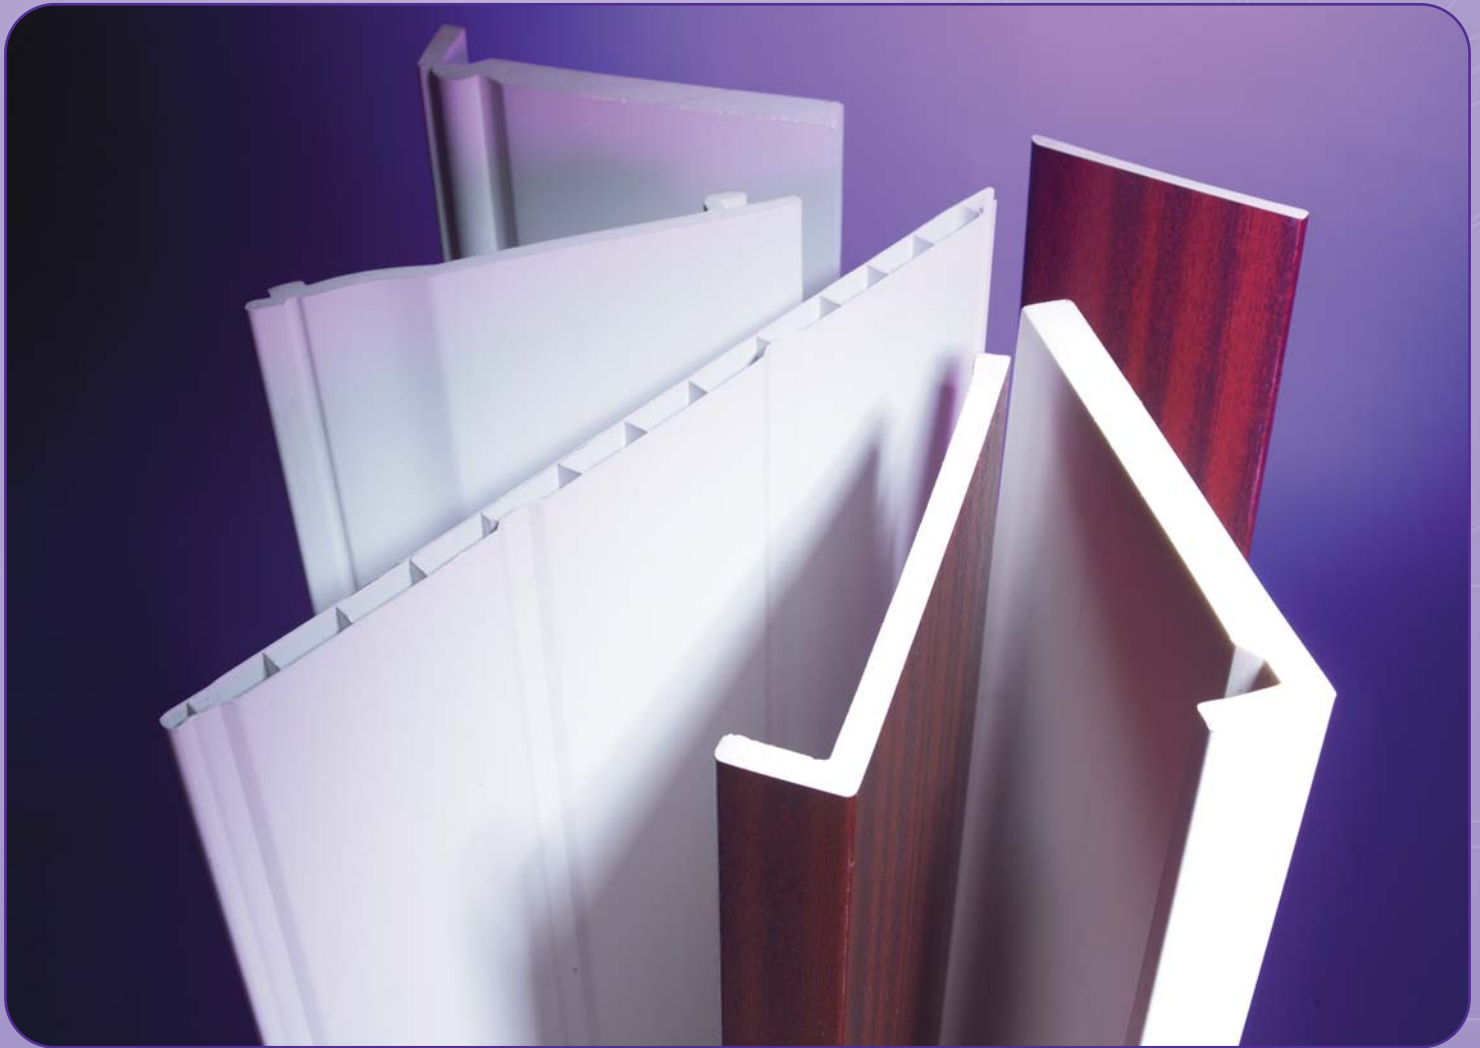

With over 25 years experience, Sky-Lyne has developed one of the best ranges on the market. It is extruded from high quality PVC-Ue that won't warp, discolour or degrade. A wide range of colours and options, and a huge variety of boards and ancillaries enables us to provide the complete system for virtually any roofline project.